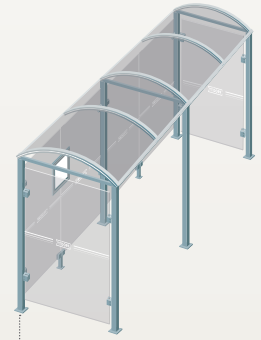

SQUARE POST BUS SHELTERS PRODUCT CODES

Oleron - Length 2500
one side cladding
529308

Oleron - Length 5000
one side cladding
Code 529309

Malta - Length 2500
two side claddings
Code 529318

Malta - Length 5000
two side claddings
Code 529319

Orkney - Length 2500
one "2000" poster case
Code 529328

Orkney - Length 5000
one "2000" poster case
Code 529329

Lerins - Length 2500
one '2000' poster case
and one sided cladding
Code 529338

Lerins - Length 5000
one '2000' poster case
and one sided cladding
Code 529339

Sylt - Length 2500
one light box
Code 529348

Sylt - Length 5000
one light box
Code 529349

Rhodes - Length 2500
one light box and
one side cladding
Code 529358

Rhodes - Length 5000
one light box and
one side cladding
Code 529359

ROUND POST BUS SHELTERS PRODUCT CODES

Douro - Length 2500
one sided cladding

City	Agora	Sphere	Forum
529300	529302	529304	529287

Douro - Length 5000
one sided cladding

City	Agora	Sphere	Forum
529301	529303	529305	529288