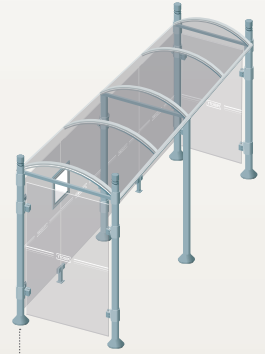

Adour - Length 5000
Two side claddings

City	Agora	Sphere	Forum
529311	529313	529315	529290