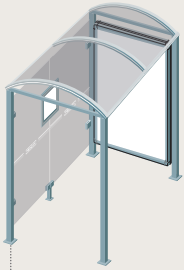

SQUARE POST BUS SHELTERS PRODUCT CODES

Oleron - Length 2500
one side cladding
529308

Oleron - Length 5000
one side cladding
Code 529309

Malta - Length 2500
two side claddings
Code 529318

Malta - Length 5000
two side claddings
Code 529319

Orkney - Length 2500
one "2000" poster case
Code 529328

Orkney - Length 5000
one "2000" poster case
Code 529329

Lerins - Length 2500
one '2000' poster case
and one sided cladding
Code 529338

Lerins - Length 5000
one '2000' poster case
and one sided cladding
Code 529339

Sylt - Length 2500
one light box
Code 529348

Sylt - Length 5000
one light box
Code 529349

Rhodes - Length 2500
one light box and
one side cladding
Code 529358

Rhodes - Length 5000
one light box and
one side cladding
Code 529359