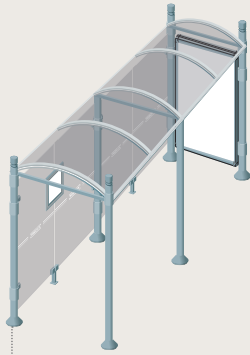

Moselle - Length 5000
one '2000' poster case

City	Agora	Sphere	Forum
529321	529323	529325	529292