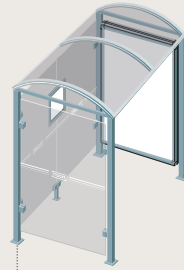

SQUARE POST BUS SHELTERS PRODUCT CODES

Oleron - Length 2500
one side cladding
529308

Oleron - Length 5000
one side cladding
Code 529309

Malta - Length 2500
two side claddings
Code 529318

Malta - Length 5000
two side claddings
Code 529319

Orkney - Length 2500
one "2000" poster case
Code 529328

Orkney - Length 5000
one "2000" poster case
Code 529329

Lerins - Length 2500
one '2000' poster case
and one sided cladding
Code 529338

Lerins - Length 5000
one '2000' poster case
and one sided cladding
Code 529339

Sylt - Length 2500
one light box
Code 529348

Sylt - Length 5000
one light box
Code 529349

Rhodes - Length 2500
one light box and
one side cladding
Code 529358

Rhodes - Length 5000
one light box and
one side cladding
Code 529359