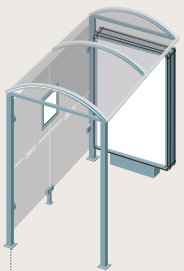

SQUARE POST BUS SHELTERS PRODUCT CODES

Oleron - Length 2500
one side cladding
529308

Oleron - Length 5000
one side cladding
Code 529309

Malta - Length 2500
two side claddings
Code 529318

Malta - Length 5000
two side claddings
Code 529319

Orkney - Length 2500
one "2000" poster case
Code 529328

Orkney - Length 5000
one "2000" poster case
Code 529329

Lerins - Length 2500
one '2000' poster case
and one sided cladding
Code 529338

Lerins - Length 5000
one '2000' poster case
and one sided cladding
Code 529339

Sylt - Length 2500
one light box
Code 529348

Sylt - Length 5000
one light box
Code 529349

Rhodes - Length 2500
one light box and
one side cladding
Code 529358

Rhodes - Length 5000
one light box and
one side cladding
Code 529359