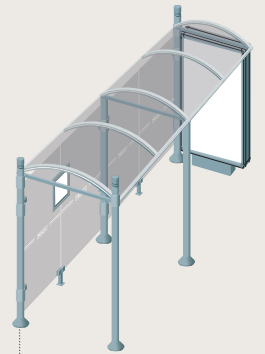

Var - Length 5000
one light box and
one side cladding

City	Agora	Sphere	Forum
529351	529353	529355	529299