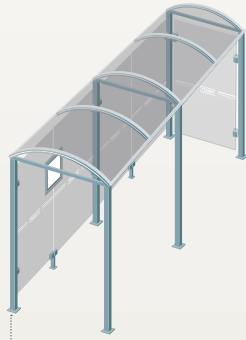

SQUARE POST BUS SHELTERS PRODUCT CODES

Oleron - Length 2500
one side cladding
529308

Oleron - Length 5000
one side cladding
Code 529309

Malta - Length 2500
two side claddings
Code 529318

Malta - Length 5000
two side claddings
Code 529319

Orkney - Length 2500
one "2000" poster case
Code 529328

Orkney - Length 5000
one "2000" poster case
Code 529329

Lerins - Length 2500
one '2000' poster case
and one sided cladding
Code 529338

Lerins - Length 5000
one '2000' poster case
and one sided cladding
Code 529339

Sylt - Length 2500
one light box
Code 529348

Sylt - Length 5000
one light box
Code 529349

Rhodes - Length 2500
one light box and
one side cladding
Code 529358

Rhodes - Length 5000
one light box and
one side cladding
Code 529359

ROUND POST BUS SHELTERS PRODUCT CODES

Douro - Length 2500
one sided cladding

City	Agora	Sphere	Forum
529300	529302	529304	529287

Douro - Length 5000
one sided cladding

City	Agora	Sphere	Forum
529301	529303	529305	529288