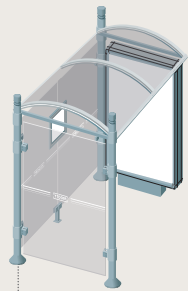

Var - Length 2500
one light box and
one side cladding

City	Agora	Sphere	Forum
529350	529352	529354	529298