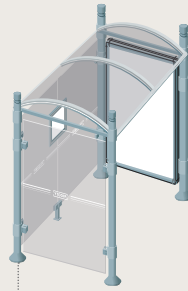

Thames - Length 2500
one '2000' poster case
and one side cladding

City	Agora	Sphere	Forum
529330	529332	529334	529293