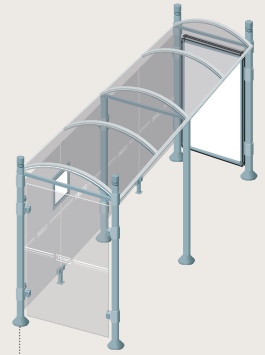

Thames - Length 5000
one '2000' poster case
and one side cladding

City	Agora	Sphere	Forum
529331	529333	529335	529294