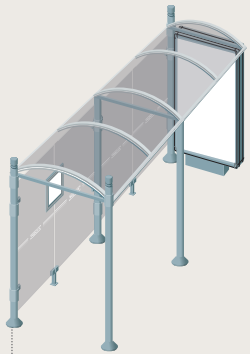

Liffey - Length 5000
including one light box

City	Agora	Sphere	Forum
529341	529343	529345	529296