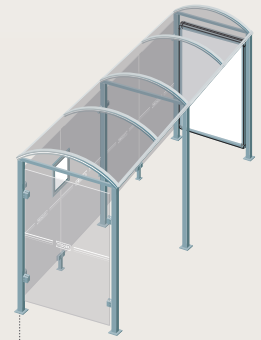

SQUARE POST BUS SHELTERS PRODUCT CODES

Oleron - Length 2500
one side cladding
529308

Oleron - Length 5000
one side cladding
Code 529309

Malta - Length 2500
two side claddings
Code 529318

Malta - Length 5000
two side claddings
Code 529319

Orkney - Length 2500
one "2000" poster case
Code 529328

Orkney - Length 5000
one "2000" poster case
Code 529329

Lerins - Length 2500
one '2000' poster case
and one sided cladding
Code 529338

Lerins - Length 5000
one '2000' poster case
and one sided cladding
Code 529339

Sylt - Length 2500
one light box
Code 529348

Sylt - Length 5000
one light box
Code 529349

Rhodes - Length 2500
one light box and
one side cladding
Code 529358

Rhodes - Length 5000
one light box and
one side cladding
Code 529359

ROUND POST BUS SHELTERS PRODUCT CODES

Douro - Length 2500
one sided cladding

City	Agora	Sphere	Forum
529300	529302	529304	529287

Douro - Length 5000
one sided cladding

City	Agora	Sphere	Forum
529301	529303	529305	529288