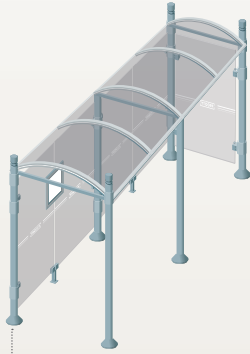

SQUARE POST BUS SHELTERS PRODUCT CODES

Oleron - Length 2500
one side cladding
529308

Oleron - Length 5000
one side cladding
Code 529309

Malta - Length 2500
two side claddings
Code 529318

Malta - Length 5000
two side claddings
Code 529319

Sylt - Length 2500
one light box
Code 529348

Sylt - Length 5000
one light box
Code 529349

Rhodes - Length 2500
one light box and
one side cladding
Code 529358

Rhodes - Length 5000
one light box and
one side cladding
Code 529359

ROUND POST BUS SHELTERS PRODUCT CODES

Douro - Length 2500
one sided cladding

City	Agora	Sphere	Forum
529300	529302	529304	529287

Douro - Length 5000
one sided cladding

City	Agora	Sphere	Forum
529301	529303	529305	529288