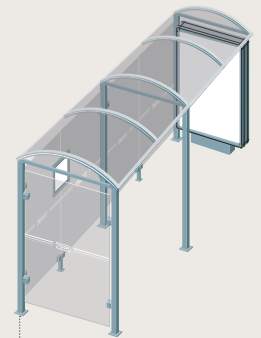

SQUARE POST BUS SHELTERS PRODUCT CODES

Oleron - Length 2500
one side cladding
529308

Oleron - Length 5000
one side cladding
Code 529309

Malta - Length 2500
two side claddings
Code 529318

Malta - Length 5000
two side claddings
Code 529319

Orkney - Length 2500
one "2000" poster case
Code 529328

Orkney - Length 5000
one "2000" poster case
Code 529329

Lerins - Length 2500
one '2000' poster case
and one sided cladding
Code 529338

Lerins - Length 5000
one '2000' poster case
and one sided cladding
Code 529339

Sylt - Length 2500
one light box
Code 529348

Sylt - Length 5000
one light box
Code 529349

Rhodes - Length 2500
one light box and
one side cladding
Code 529358

Rhodes - Length 5000
one light box and
one side cladding
Code 529359

ROUND POST BUS SHELTERS PRODUCT CODES

Douro - Length 2500
one sided cladding

City	Agora	Sphere	Forum
529300	529302	529304	529287

Douro - Length 5000
one sided cladding

City	Agora	Sphere	Forum
529301	529303	529305	529288