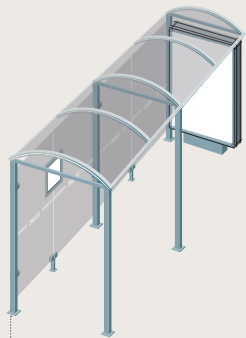

SQUARE POST BUS SHELTERS PRODUCT CODES

Oleron - Length 2500
one side cladding
529308

Oleron - Length 5000
one side cladding
Code 529309

Malta - Length 2500
two side claddings
Code 529318

Malta - Length 5000
two side claddings
Code 529319

Orkney - Length 2500
one "2000" poster case
Code 529328

Orkney - Length 5000
one "2000" poster case
Code 529329

Lerins - Length 2500
one '2000' poster case
and one sided cladding
Code 529338

Lerins - Length 5000
one '2000' poster case
and one sided cladding
Code 529339

Sylt - Length 2500
one light box
Code 529348

Sylt - Length 5000
one light box
Code 529349

Rhodes - Length 2500
one light box and
one side cladding
Code 529358

Rhodes - Length 5000
one light box and
one side cladding
Code 529359

ROUND POST BUS SHELTERS PRODUCT CODES

Douro - Length 2500
one sided cladding

City	Agora	Sphere	Forum
529300	529302	529304	529287

Douro - Length 5000
one sided cladding

City	Agora	Sphere	Forum
529301	529303	529305	529288