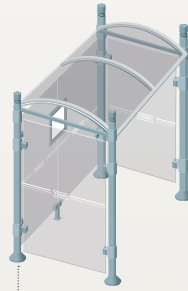

SQUARE POST BUS SHELTERS PRODUCT CODES

Oleron - Length 2500
one side cladding
529308

Oleron - Length 5000
one side cladding
Code 529309

Malta - Length 2500
two side claddings
Code 529318

Malta - Length 5000
two side claddings
Code 529319

Sylt - Length 2500
one light box
Code 529348

Sylt - Length 5000
one light box
Code 529349

Rhodes - Length 2500
one light box and
one side cladding
Code 529358

Rhodes - Length 5000
one light box and
one side cladding
Code 529359

ROUND POST BUS SHELTERS PRODUCT CODES

Douro - Length 2500
one sided cladding

City	Agora	Sphere	Forum
529300	529302	529304	529287

Douro - Length 5000
one sided cladding

City	Agora	Sphere	Forum
529301	529303	529305	529288