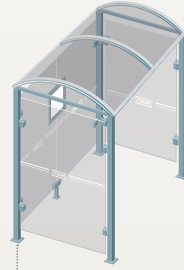

SQUARE POST BUS SHELTERS PRODUCT CODES

Oleron - Length 2500
one side cladding
529308

Oleron - Length 5000
one side cladding
Code 529309

Malta - Length 2500
two side claddings
Code 529318

Malta - Length 5000
two side claddings
Code 529319

Orkney - Length 2500
one "2000" poster case
Code 529328

Orkney - Length 5000
one "2000" poster case
Code 529329

Lerins - Length 2500
one '2000' poster case
and one sided cladding
Code 529338

Lerins - Length 5000
one '2000' poster case
and one sided cladding
Code 529339

Sylt - Length 2500
one light box
Code 529348

Sylt - Length 5000
one light box
Code 529349

Rhodes - Length 2500
one light box and
one side cladding
Code 529358

Rhodes - Length 5000
one light box and
one side cladding
Code 529359