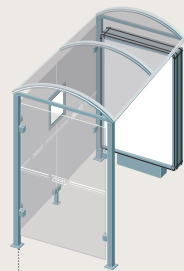

SQUARE POST BUS SHELTERS PRODUCT CODES

Oleron - Length 2500
one side cladding
529308

Oleron - Length 5000
one side cladding
Code 529309

Malta - Length 2500
two side claddings
Code 529318

Malta - Length 5000
two side claddings
Code 529319

Orkney - Length 2500
one "2000" poster case
Code 529328

Orkney - Length 5000
one "2000" poster case
Code 529329

Lerins - Length 2500
one '2000' poster case
and one sided cladding
Code 529338

Lerins - Length 5000
one '2000' poster case
and one sided cladding
Code 529339

Sylt - Length 2500
one light box
Code 529348

Sylt - Length 5000
one light box
Code 529349

Rhodes - Length 2500
one light box and
one side cladding
Code 529358

Rhodes - Length 5000
one light box and
one side cladding
Code 529359