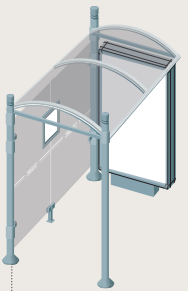

Liffey - Length 2500
including one light box

City	Agora	Sphere	Forum
529340	529342	529344	529295