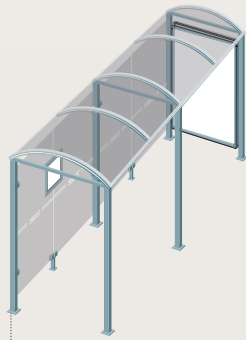

SQUARE POST BUS SHELTERS PRODUCT CODES

Oleron - Length 2500
one side cladding
529308

Oleron - Length 5000
one side cladding
Code 529309

Malta - Length 2500
two side claddings
Code 529318

Malta - Length 5000
two side claddings
Code 529319

Orkney - Length 2500
one "2000" poster case
Code 529328

Orkney - Length 5000
one "2000" poster case
Code 529329

Lerins - Length 2500
one '2000' poster case
and one sided cladding
Code 529338

Lerins - Length 5000
one '2000' poster case
and one sided cladding
Code 529339

Sylt - Length 2500
one light box
Code 529348

Sylt - Length 5000
one light box
Code 529349

Rhodes - Length 2500
one light box and
one side cladding
Code 529358

Rhodes - Length 5000
one light box and
one side cladding
Code 529359

ROUND POST BUS SHELTERS PRODUCT CODES

Douro - Length 2500
one sided cladding

City	Agora	Sphere	Forum
529300	529302	529304	529287

Douro - Length 5000
one sided cladding

City	Agora	Sphere	Forum
529301	529303	529305	529288