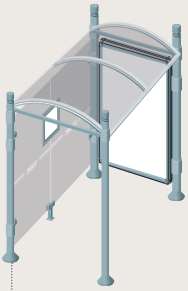

Moselle - Length 2500
one '2000' poster case

City	Agora	Sphere	Forum
529320	529322	529324	529291