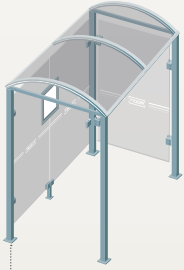

SQUARE POST BUS SHELTERS PRODUCT CODES

Oleron - Length 2500
one side cladding
529308

Oleron - Length 5000
one side cladding
Code 529309

Malta - Length 2500
two side claddings
Code 529318

Malta - Length 5000
two side claddings
Code 529319

Orkney - Length 2500
one "2000" poster case
Code 529328

Orkney - Length 5000
one "2000" poster case
Code 529329

Lerins - Length 2500
one '2000' poster case
and one sided cladding
Code 529338

Lerins - Length 5000
one '2000' poster case
and one sided cladding
Code 529339

Sylt - Length 2500
one light box
Code 529348

Sylt - Length 5000
one light box
Code 529349

Rhodes - Length 2500
one light box and
one side cladding
Code 529358

Rhodes - Length 5000
one light box and
one side cladding
Code 529359